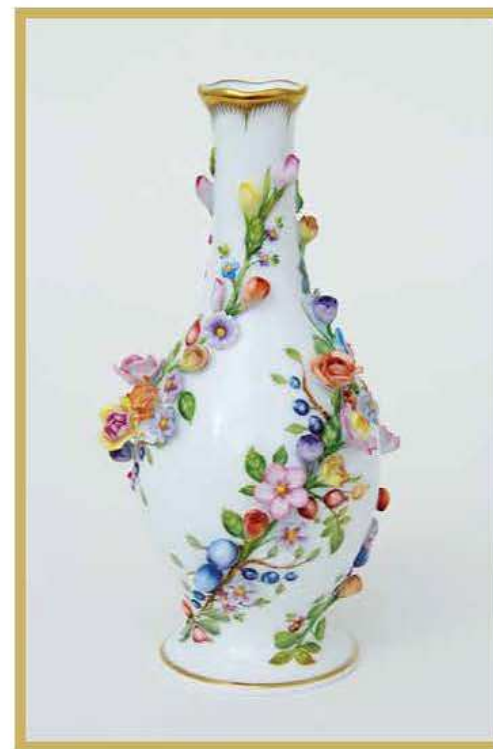

NEW IN 2016
SPECIAL ARTICLES

NAME	FORM	HEIGHT	LENGTH	WIDTH	VOL.
VASE	06715066	210 MM	110 MM	110 MM	
PATTERN: CD