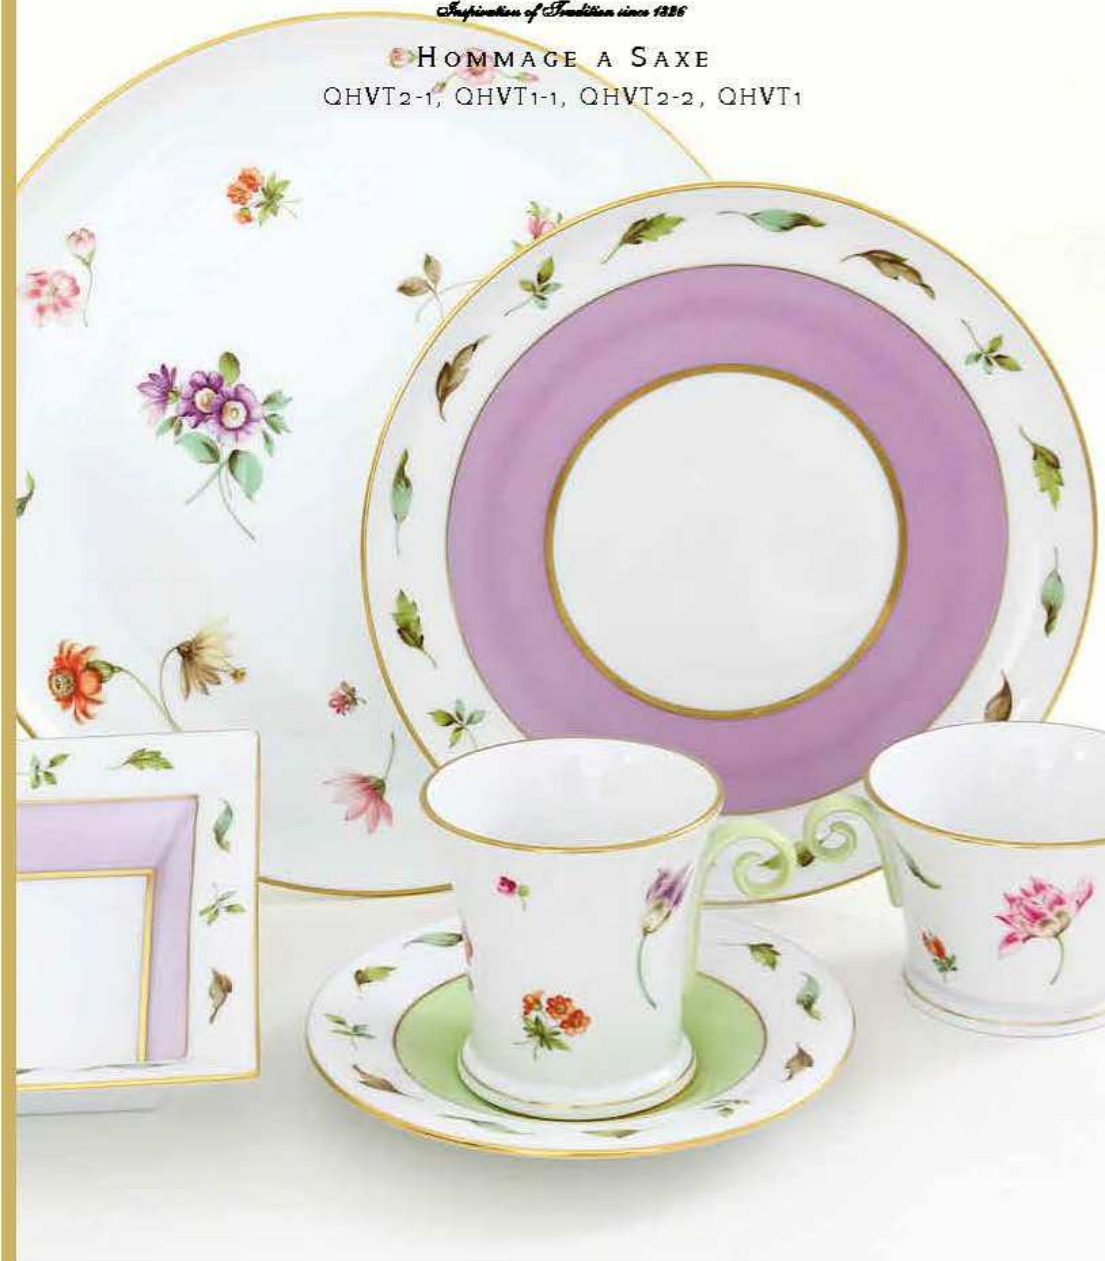

NEW IN 2016
HEREND COLOURS

Inspiration of Tradition since 1826

HOMMAGE A SAXE
QHVT2-1, QHVT1-1, QHVT2-2, QHVT1