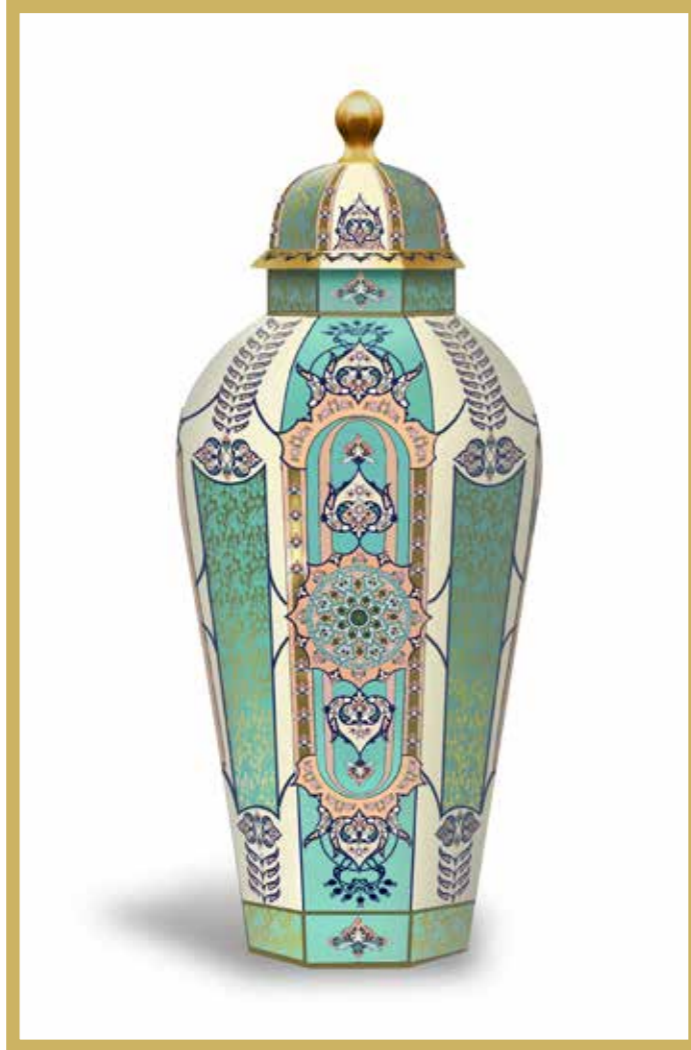

NEW IN 2016
LIMITED EDITIONS

LIMITED EDITION: 25 PCS.

NAME	FORM	HEIGHT	LENGTH	WIDTH	VOL.
BIG VASE	06575015	1155 MM	485 MM	485 MM	
PATTERN: SP1022