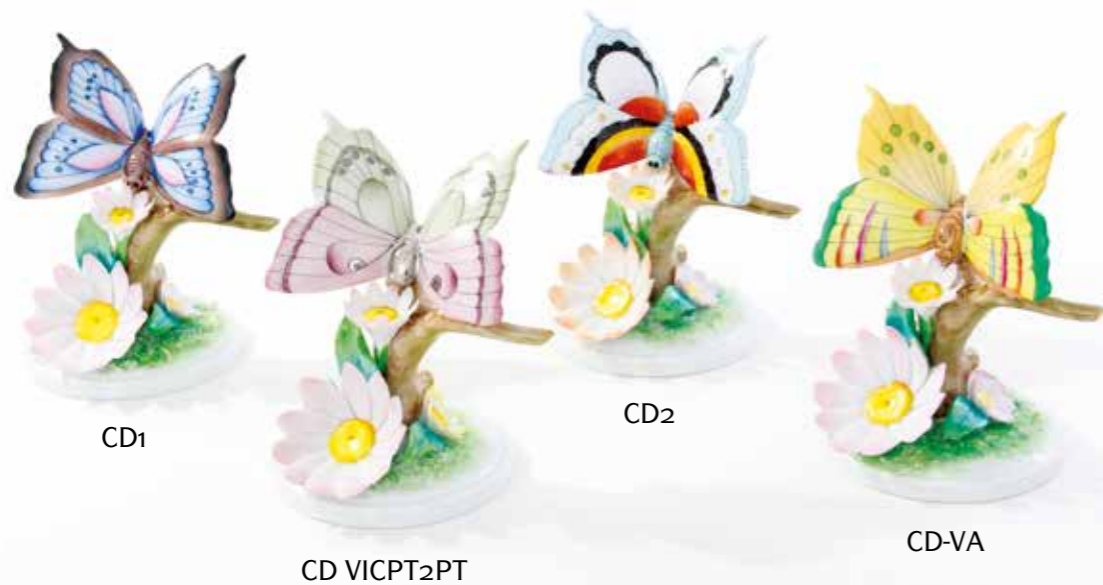

NEW IN 2016
NEW FORMS

NAME	FORM	HEIGHT	LENGTH	WIDTH	VOL.
FLOWERS WITH BUTTERFLY	09306000	125 MM	85 MM	85 MM	
FLOWERS WITH BUTTERFLY	09306000	125 MM	85 MM	85 MM	
FLOWERS WITH BUTTERFLY	09306000	125 MM	85 MM	85 MM	
FLOWERS WITH BUTTERFLY	09306000	125 MM	85 MM	85 MM	
PATTERN: CD-VA, CD1, CD2, CDVICTP2PT