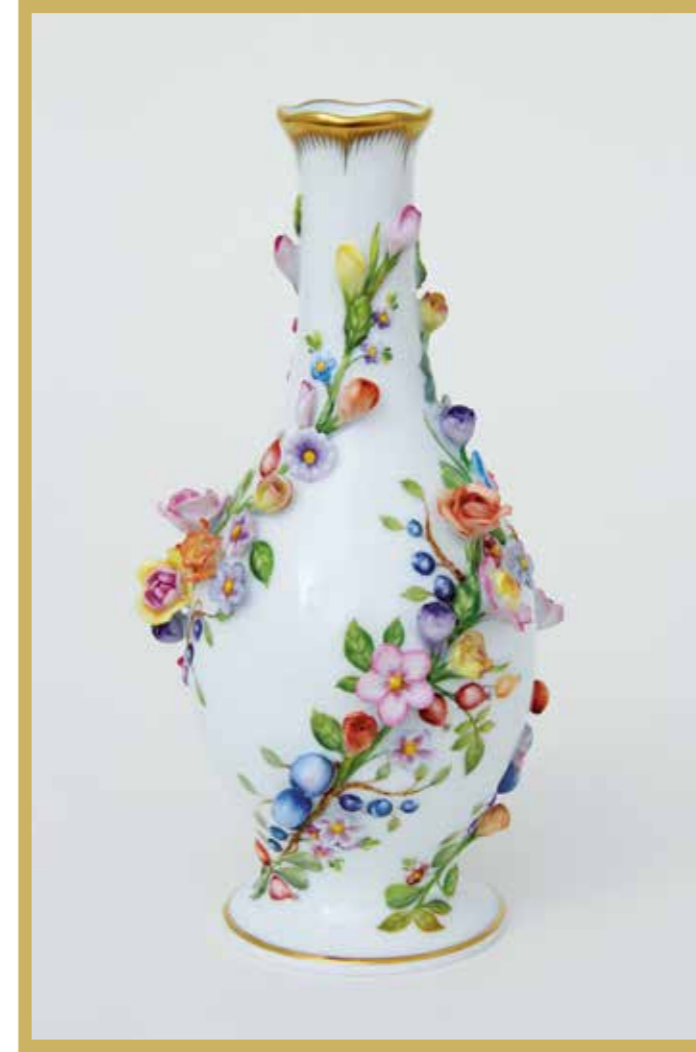

NEW IN 2016
SPECIAL ARTICLES

NAME	FORM	HEIGHT	LENGTH	WIDTH	VOL.
VASE	06715066	210 MM	110 MM	110 MM	
PATTERN: CD