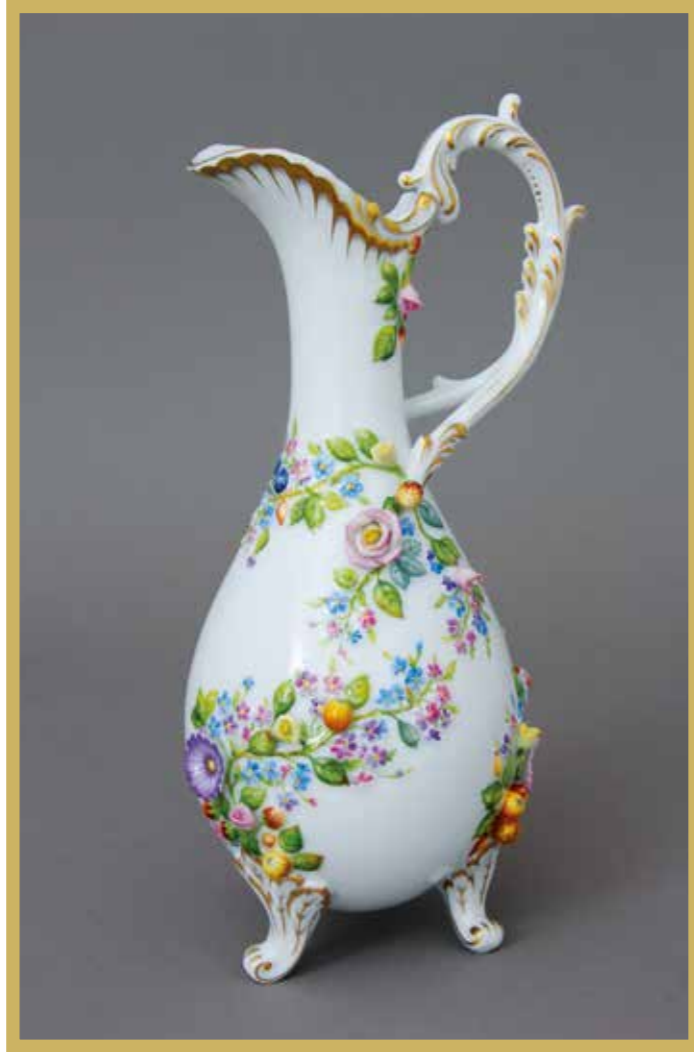

NEW IN 2016
SPECIAL ARTICLES

NAME	FORM	HEIGHT	LENGTH	WIDTH	VOL.
JUG	07598066	310 MM	155 MM	130 MM	
PATTERN: CD