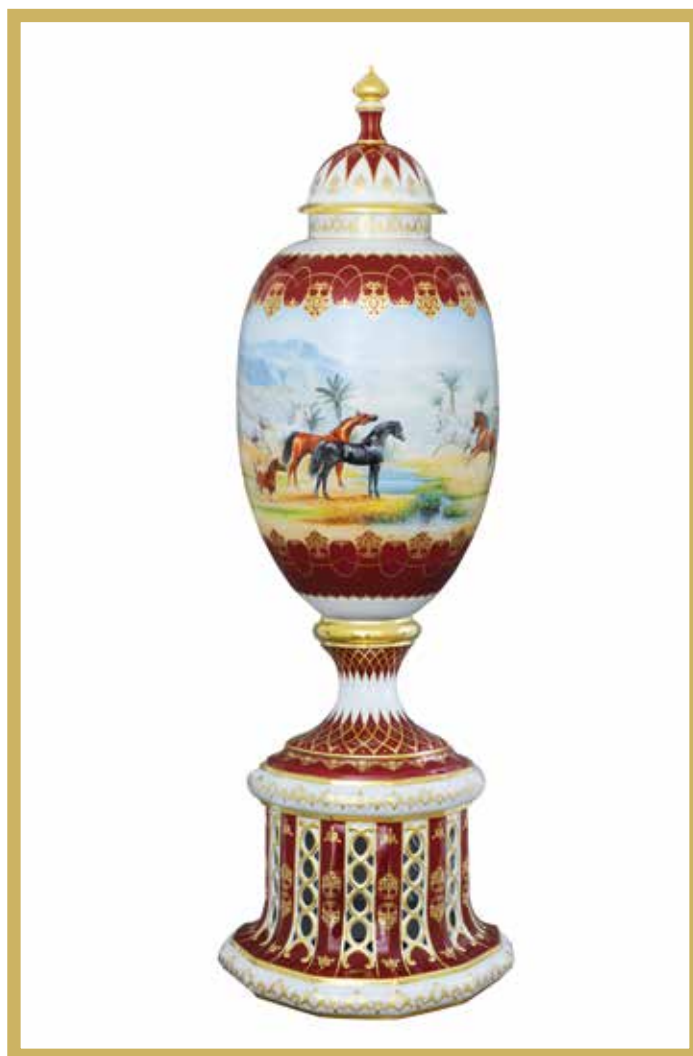

NEW IN 2016  
LIMITED EDITIONS

LIMITED EDITION: 10 PCS.

NAME	FORM	HEIGHT	LENGTH	WIDTH	VOL.
BIG VASE	06567015	2100 MM	615 MM	615 MM	
PATTERN: SP941					

NEW IN 2016  
LIMITED EDITIONS

LIMITED EDITION: 25 PCS.